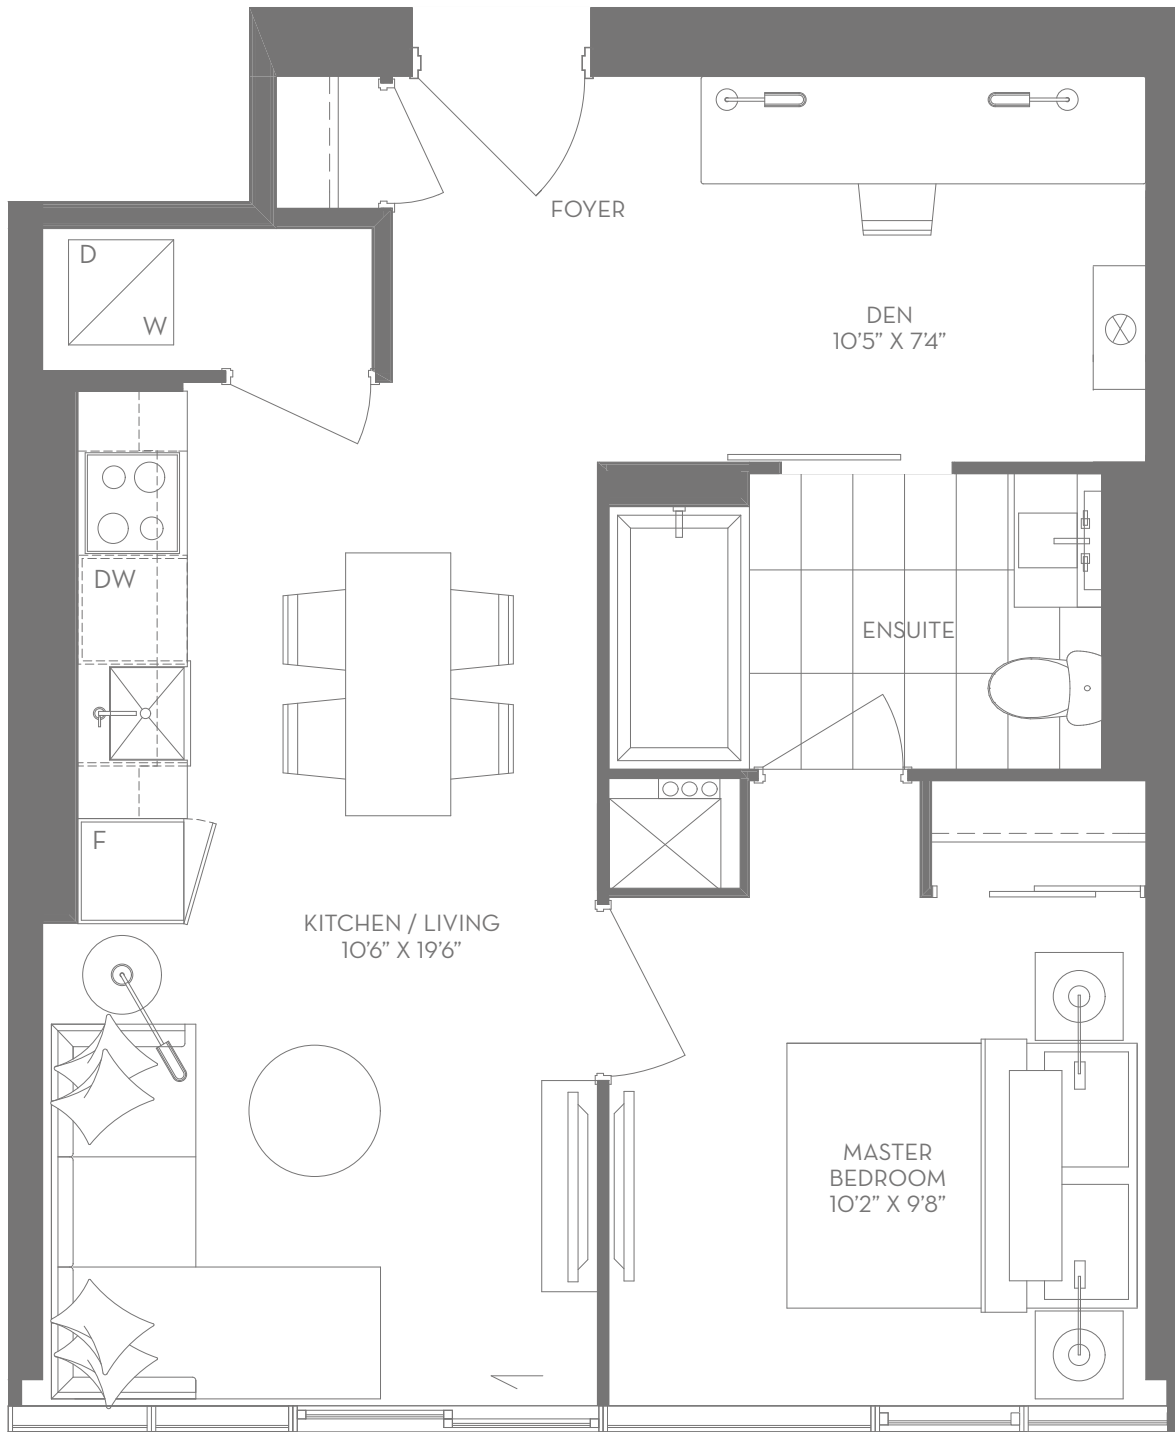

FLOORS 7 - 45

eight
C U M B E R L A N D

HAZELTON | 2 BEDROOM 717 SQ. FT.

HAZELTON | 2 BEDROOM 717 SQ. FT.

PHANTOM
DEVELOPMENTS

All dimensions are approximate. Sizes and specifications are subject to change without notice. E.&O.E. Actual useable floor space varies from stated floor area. All furniture is for illustrative purpose only.

FLOORS 7 - 45

eight
C U M B E R L A N D

AVENUE | 1 BEDROOM + DEN 588 SQ. FT.

AVENUE | 1 BEDROOM + DEN 588 SQ. FT.

All dimensions are approximate. Sizes and specifications are subject to change without notice. E.&.O.E.
Actual useable floor space varies from stated floor area. All furniture is for illustrative purpose only.

FLOORS 7 - 45

eight

C U M B E R L A N D

BAY | 1 BEDROOM + DEN 561 SQ. FT.

BAY | 1 BEDROOM + DEN 561 SQ. FT.

**PHANTOM
DEVELOPMENTS**

All dimensions are approximate. Sizes and specifications are subject to change without notice. E.&O.E.
Actual useable floor space varies from stated floor area. All furniture is for illustrative purpose only.

FLOORS 7 - 35

eight
C U M B E R L A N D

CUMBERLAND | 2 BEDROOM + DEN 1068 SQ. FT.

CUMBERLAND | 2 BEDROOM + DEN 1068 SQ. FT.

All dimensions are approximate. Sizes and specifications are subject to change without notice. E.&O.E. Actual useable floor space varies from stated floor area. All furniture is for illustrative purpose only.