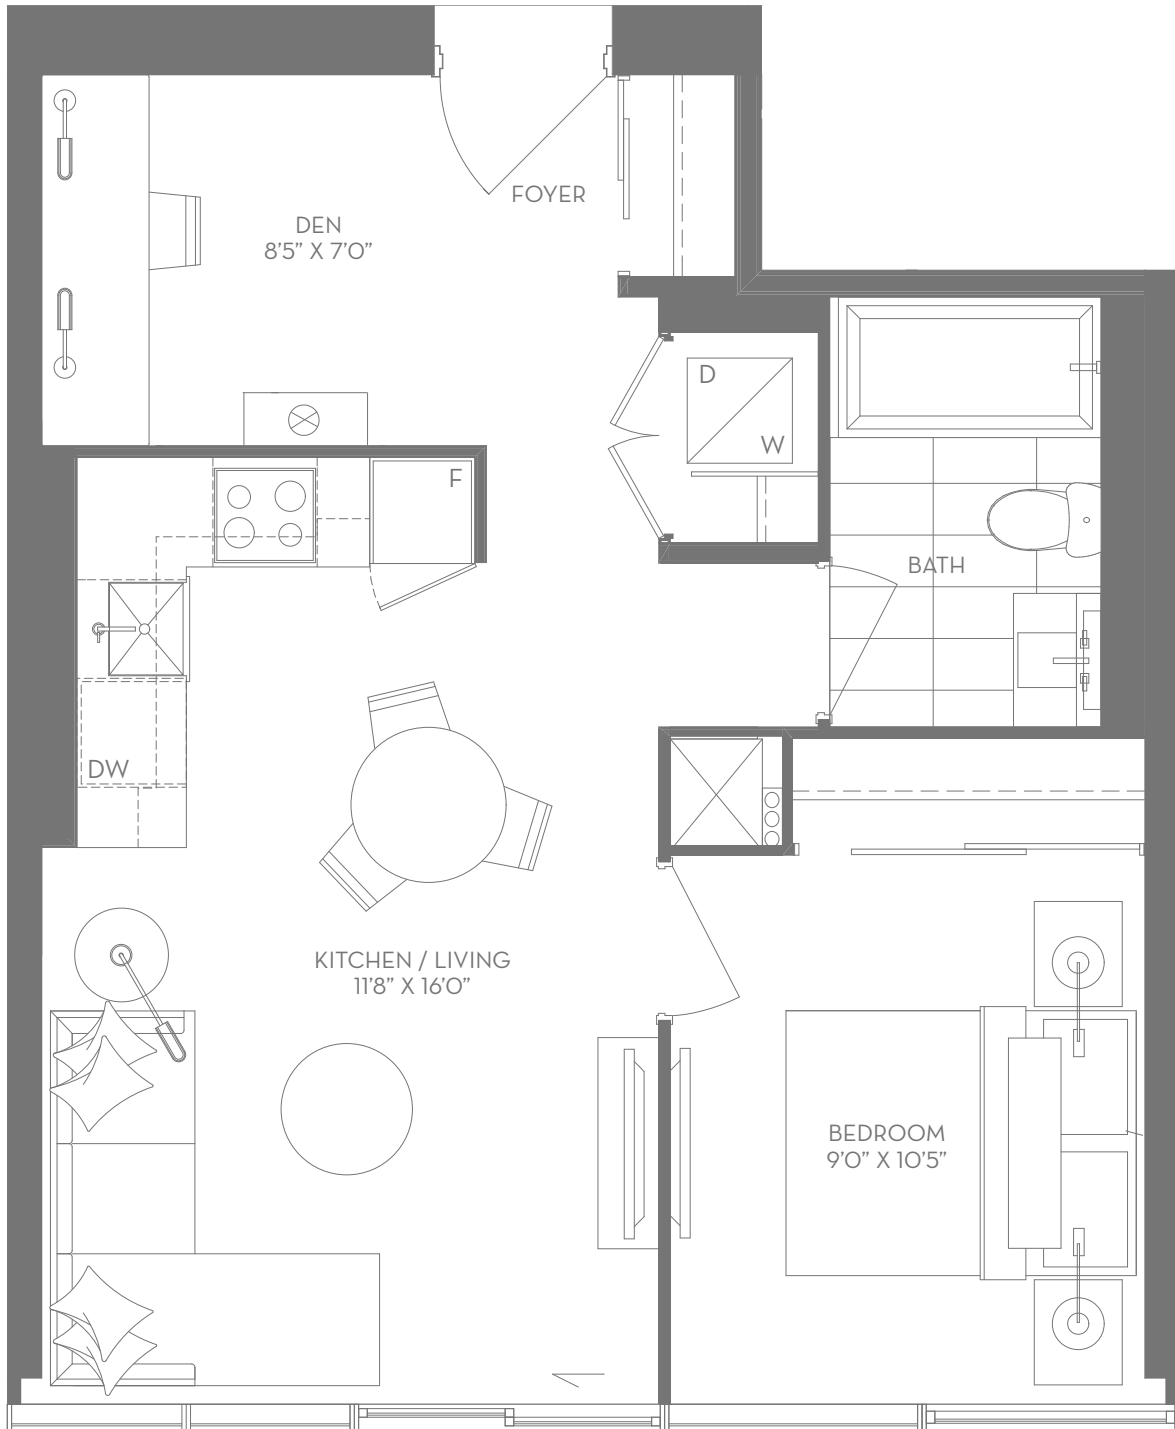

FLOORS 7 - 45

eight
C U M B E R L A N D

HAZELTON | 2 BEDROOM 717 SQ. FT.

HAZELTON | 2 BEDROOM 717 SQ. FT.

PHANTOM
DEVELOPMENTS

All dimensions are approximate. Sizes and specifications are subject to change without notice. E.&O.E. Actual useable floor space varies from stated floor area. All furniture is for illustrative purpose only.

FLOORS 7 - 45

eight

C U M B E R L A N D

BAY | 1 BEDROOM + DEN 561 SQ. FT.

BAY | 1 BEDROOM + DEN 561 SQ. FT.

**PHANTOM
DEVELOPMENTS**

All dimensions are approximate. Sizes and specifications are subject to change without notice. E.&O.E.
Actual useable floor space varies from stated floor area. All furniture is for illustrative purpose only.

FLOORS 7 - 45

eight

C U M B E R L A N D

BLOOR | 2 BEDROOM 798 SQ. FT.

BLOOR | 2 BEDROOM 798 SQ. FT.

All dimensions are approximate. Sizes and specifications are subject to change without notice. E.&O.E. Actual useable floor space varies from stated floor area. All furniture is for illustrative purpose only.

FLOORS 7 - 35

eight
C U M B E R L A N D

CUMBERLAND | 2 BEDROOM + DEN 1068 SQ. FT.

CUMBERLAND | 2 BEDROOM + DEN 1068 SQ. FT.

All dimensions are approximate. Sizes and specifications are subject to change without notice. E.&O.E. Actual useable floor space varies from stated floor area. All furniture is for illustrative purpose only.