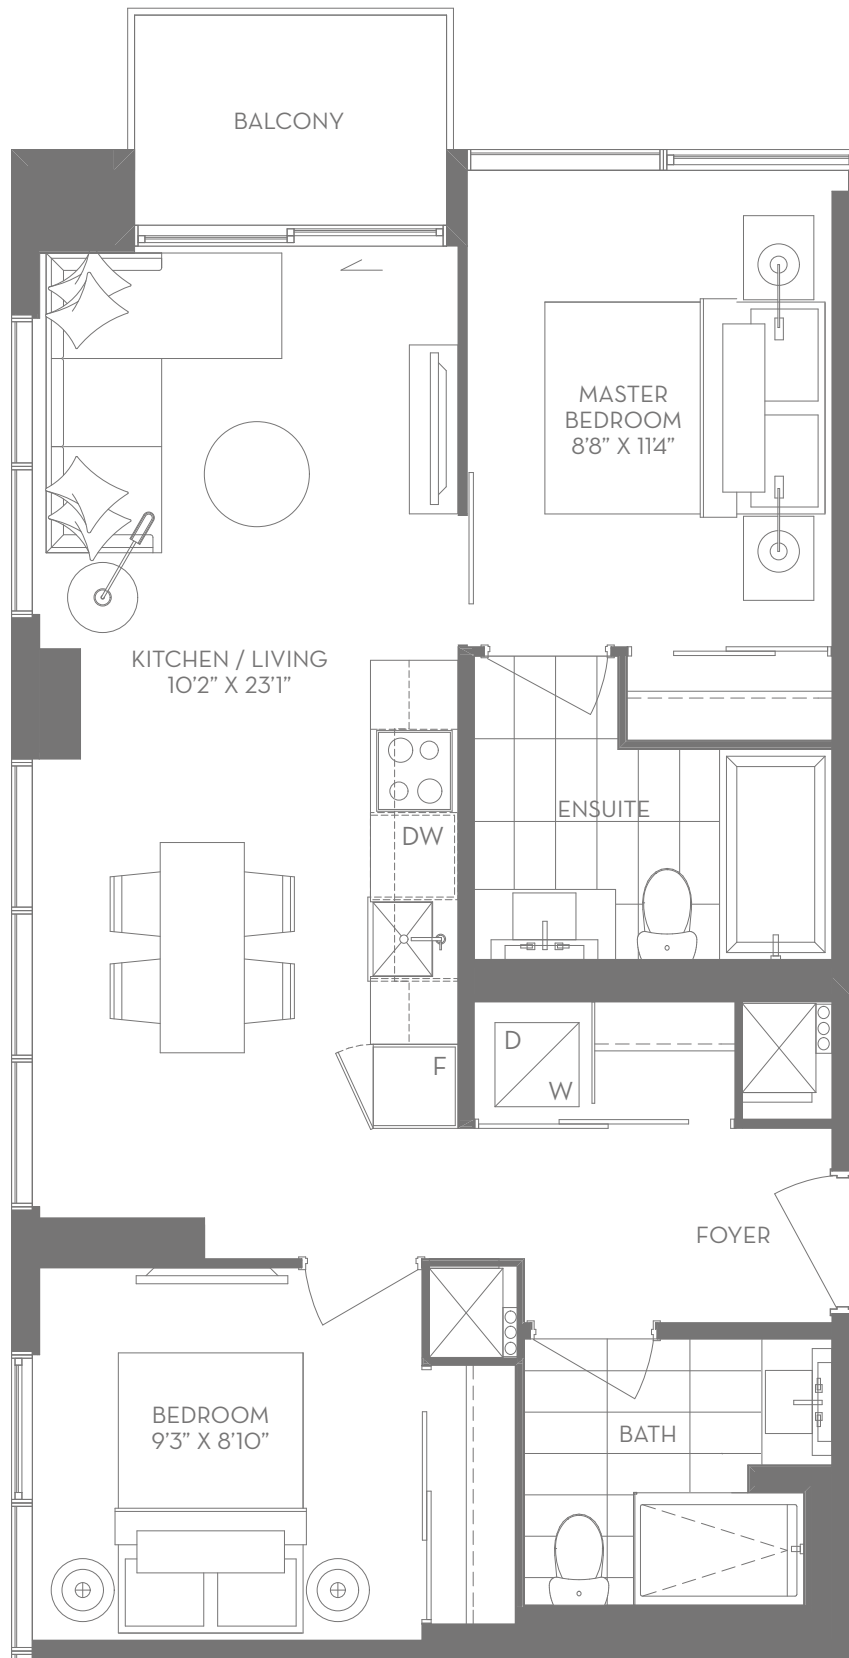

Tony Azzopardi - sales representative
Right at Home Realty Inc., Brokerage
416 -275-5980 or 416-391-3232

eight
C U M B E R L A N D

DUPONT | 1 BEDROOM 468 SQ. FT.

DUPONT | 1 BEDROOM 468 SQ. FT.

All dimensions are approximate. Sizes and specifications are subject to change without notice. E.&O.E. Actual useable floor space varies from stated floor area. All furniture is for illustrative purpose only.

FLOORS 7 - 45

eight
C U M B E R L A N D

HAZELTON | 2 BEDROOM 717 SQ. FT.

HAZELTON | 2 BEDROOM 717 SQ. FT.

PHANTOM
DEVELOPMENTS

All dimensions are approximate. Sizes and specifications are subject to change without notice. E.&O.E. Actual useable floor space varies from stated floor area. All furniture is for illustrative purpose only.

FLOORS 7 - 45

eight
C U M B E R L A N D

AVENUE | 1 BEDROOM + DEN 588 SQ. FT.

AVENUE | 1 BEDROOM + DEN 588 SQ. FT.

All dimensions are approximate. Sizes and specifications are subject to change without notice. E.&.O.E.
Actual useable floor space varies from stated floor area. All furniture is for illustrative purpose only.

FLOORS 7 - 45

eight

C U M B E R L A N D

BAY | 1 BEDROOM + DEN 561 SQ. FT.

BAY | 1 BEDROOM + DEN 561 SQ. FT.

**PHANTOM
DEVELOPMENTS**

All dimensions are approximate. Sizes and specifications are subject to change without notice. E.&O.E.
Actual useable floor space varies from stated floor area. All furniture is for illustrative purpose only.