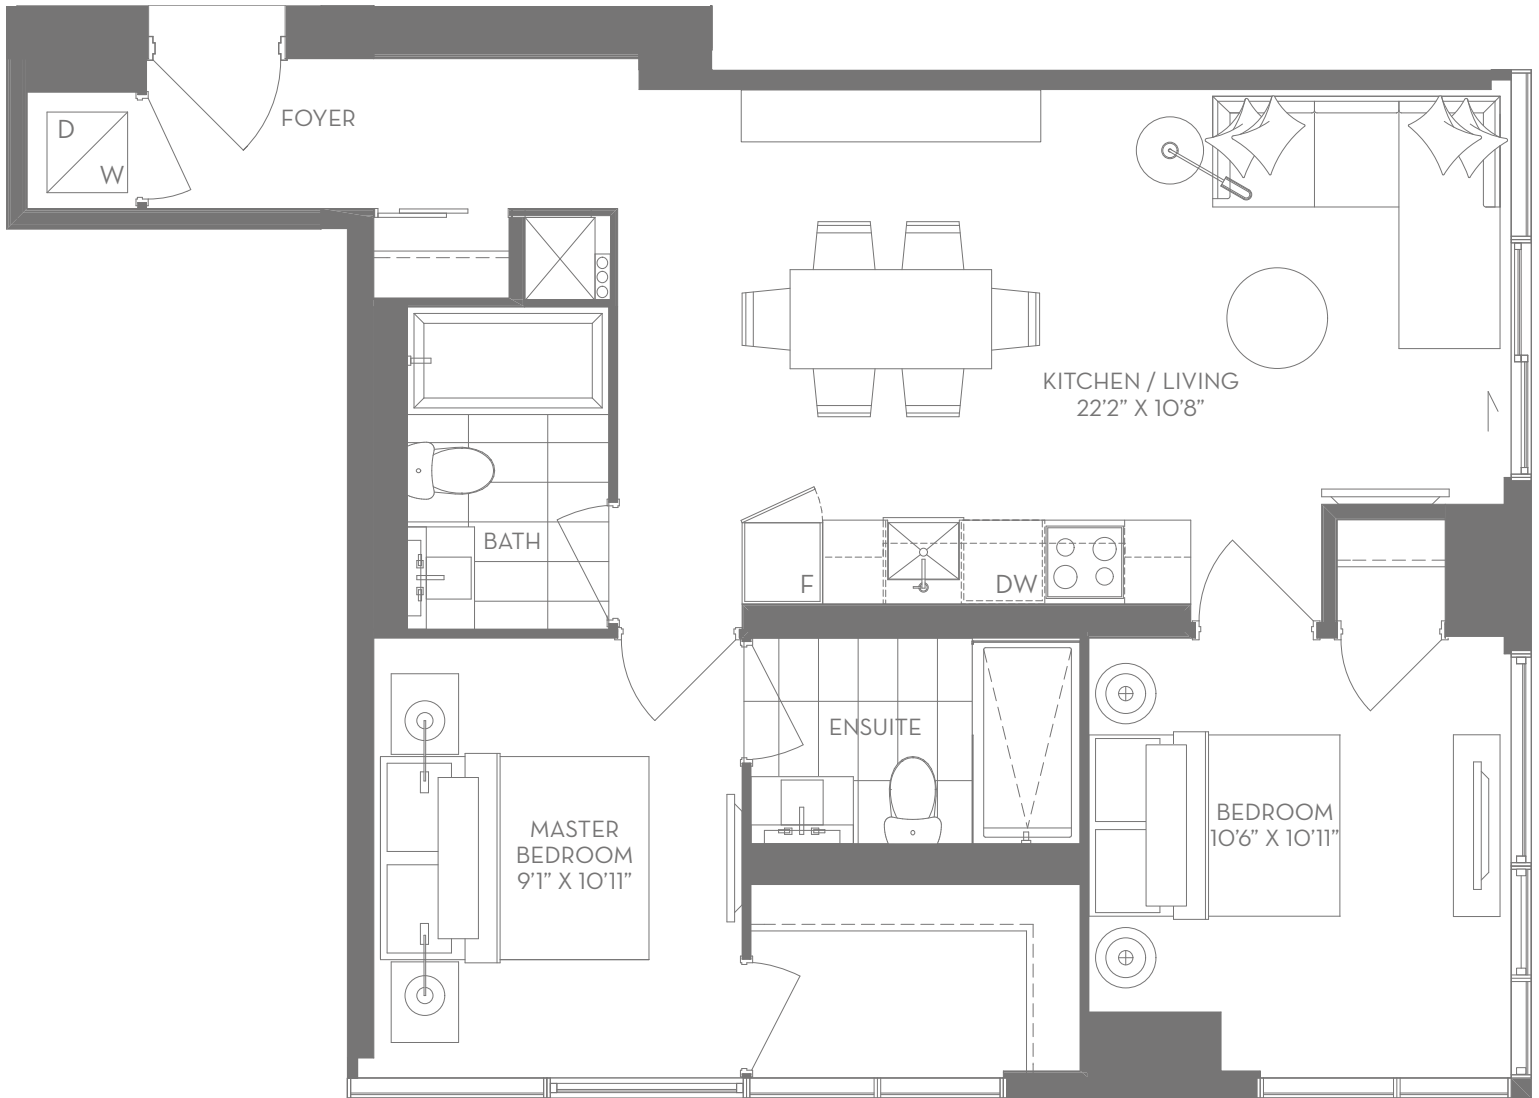

FLOORS 7 - 45

eight

C U M B E R L A N D

BAY | 1 BEDROOM + DEN 561 SQ. FT.

BAY | 1 BEDROOM + DEN 561 SQ. FT.

**PHANTOM
DEVELOPMENTS**

All dimensions are approximate. Sizes and specifications are subject to change without notice. E.&O.E.
Actual useable floor space varies from stated floor area. All furniture is for illustrative purpose only.

FLOORS 7 - 45

eight

C U M B E R L A N D

BLOOR | 2 BEDROOM 798 SQ. FT.

BLOOR | 2 BEDROOM 798 SQ. FT.

All dimensions are approximate. Sizes and specifications are subject to change without notice. E.&O.E. Actual useable floor space varies from stated floor area. All furniture is for illustrative purpose only.

FLOORS 7 - 35

eight
C U M B E R L A N D

CUMBERLAND | 2 BEDROOM + DEN 1068 SQ. FT.

CUMBERLAND | 2 BEDROOM + DEN 1068 SQ. FT.

All dimensions are approximate. Sizes and specifications are subject to change without notice. E.&O.E. Actual useable floor space varies from stated floor area. All furniture is for illustrative purpose only.

FLOORS 7 - 35

FLOORS 36 - 45