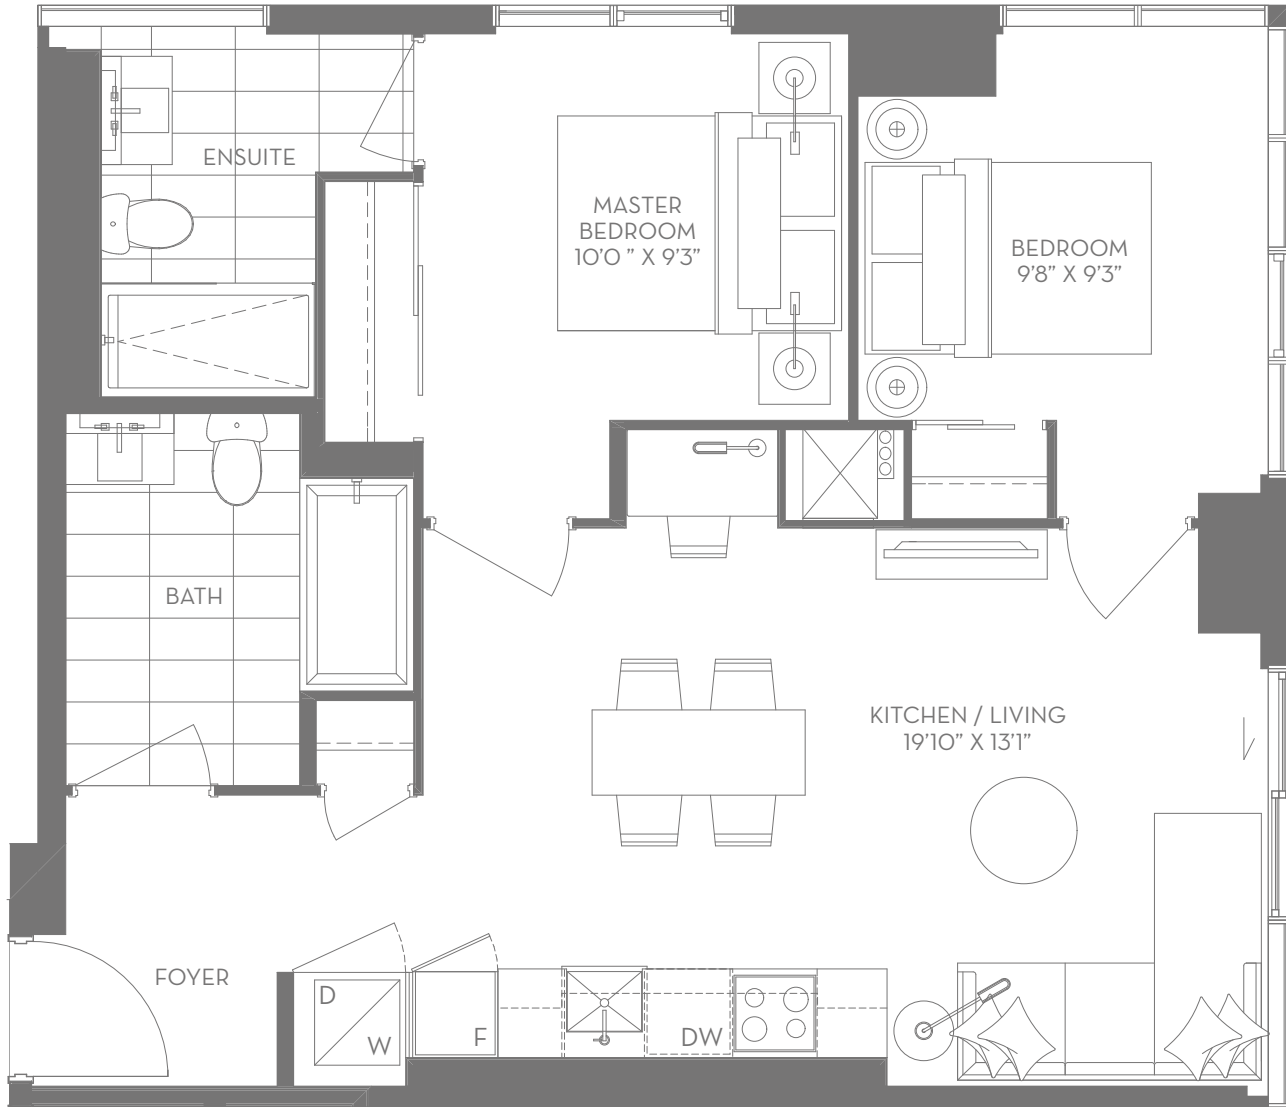

FLOORS 7 - 35

eight
C U M B E R L A N D

CUMBERLAND | 2 BEDROOM + DEN 1068 SQ. FT.

CUMBERLAND | 2 BEDROOM + DEN 1068 SQ. FT.

All dimensions are approximate. Sizes and specifications are subject to change without notice. E.&O.E. Actual useable floor space varies from stated floor area. All furniture is for illustrative purpose only.

N
FLOORS 7 - 35

eight
C U M B E R L A N D

BELLAIR | 2 BEDROOM 918 SQ. FT.

BELLAIR | 2 BEDROOM 918 SQ. FT.

PHANTOM
DEVELOPMENTS

All dimensions are approximate. Sizes and specifications are subject to change without notice. E.&O.E.
Actual useable floor space varies from stated floor area. All furniture is for illustrative purpose only.

FLOORS 36 - 45

eight
C U M B E R L A N D

YORKVILLE | 2 BEDROOM 766 SQ. FT.

YORKVILLE | 2 BEDROOM 766 SQ. FT.

All dimensions are approximate. Sizes and specifications are subject to change without notice. E.&O.E. Actual useable floor space varies from stated floor area. All furniture is for illustrative purpose only.

FLOORS 7 - 35

FLOORS 36 - 45