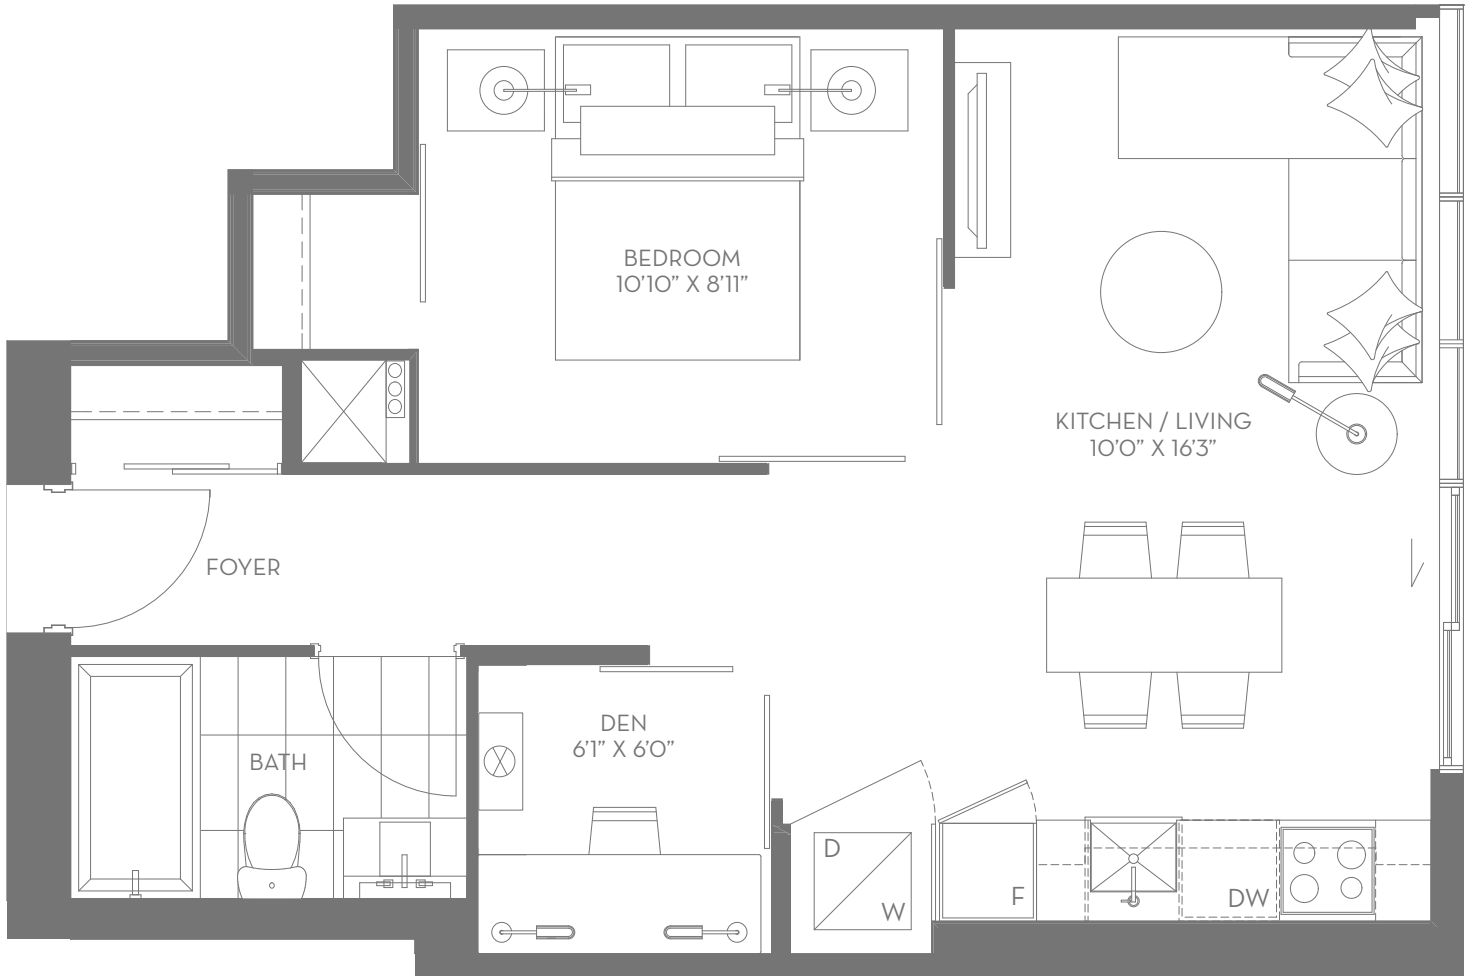

FLOORS 7 - 45

eight

C U M B E R L A N D

BLOOR | 2 BEDROOM 798 SQ. FT.

BLOOR | 2 BEDROOM 798 SQ. FT.

All dimensions are approximate. Sizes and specifications are subject to change without notice. E.&O.E. Actual useable floor space varies from stated floor area. All furniture is for illustrative purpose only.

FLOORS 7 - 35

eight
C U M B E R L A N D

CUMBERLAND | 2 BEDROOM + DEN 1068 SQ. FT.

CUMBERLAND | 2 BEDROOM + DEN 1068 SQ. FT.

All dimensions are approximate. Sizes and specifications are subject to change without notice. E.&O.E. Actual useable floor space varies from stated floor area. All furniture is for illustrative purpose only.

FLOORS 36 - 45

eight
C U M B E R L A N D

YONGE | 1 BEDROOM + DEN 554 SQ. FT.

YONGE | 1 BEDROOM + DEN 554 SQ. FT.

All dimensions are approximate. Sizes and specifications are subject to change without notice. E.&O.E.
Actual useable floor space varies from stated floor area. All furniture is for illustrative purpose only.

N
FLOORS 7 - 35

eight
C U M B E R L A N D

BELLAIR | 2 BEDROOM 918 SQ. FT.

BELLAIR | 2 BEDROOM 918 SQ. FT.

PHANTOM
DEVELOPMENTS

All dimensions are approximate. Sizes and specifications are subject to change without notice. E.&O.E.
Actual useable floor space varies from stated floor area. All furniture is for illustrative purpose only.