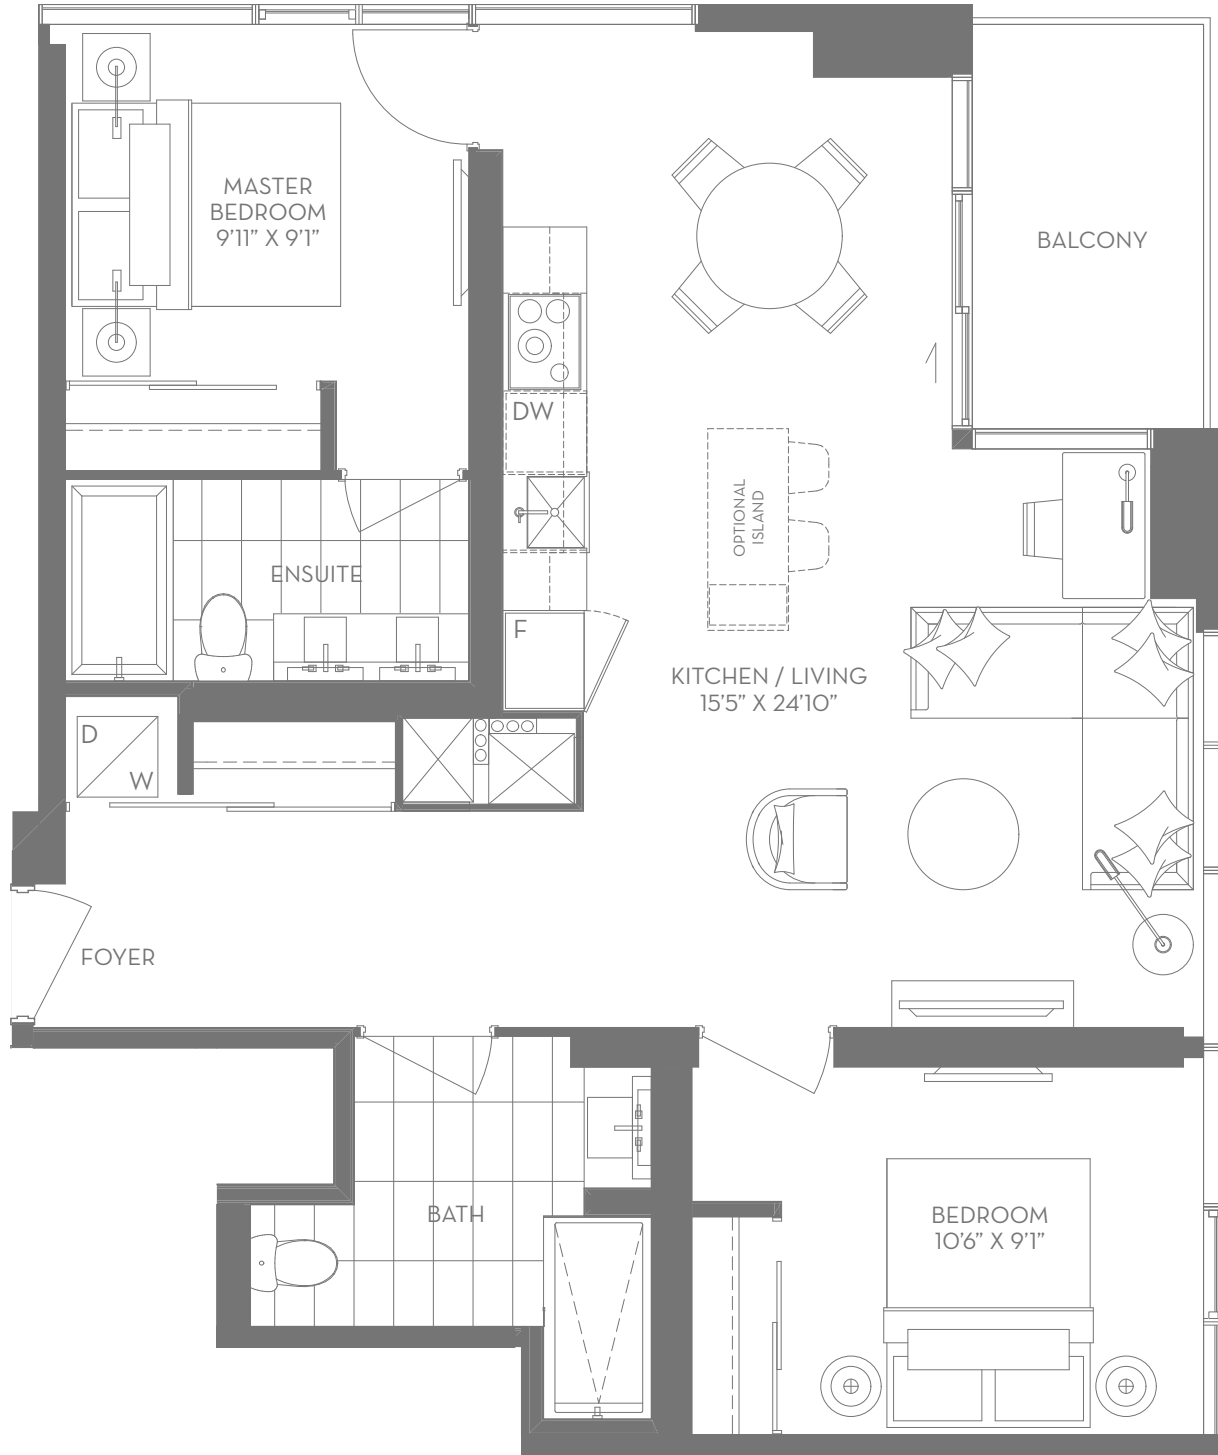

FLOORS 7 - 35

eight
C U M B E R L A N D

CUMBERLAND | 2 BEDROOM + DEN 1068 SQ. FT.

CUMBERLAND | 2 BEDROOM + DEN 1068 SQ. FT.

All dimensions are approximate. Sizes and specifications are subject to change without notice. E.&O.E. Actual useable floor space varies from stated floor area. All furniture is for illustrative purpose only.

FLOORS 36 - 45

eight
C U M B E R L A N D

YONGE | 1 BEDROOM + DEN 554 SQ. FT.

YONGE | 1 BEDROOM + DEN 554 SQ. FT.

All dimensions are approximate. Sizes and specifications are subject to change without notice. E.&O.E.
Actual useable floor space varies from stated floor area. All furniture is for illustrative purpose only.

N
FLOORS 7 - 35

eight
C U M B E R L A N D

BELLAIR | 2 BEDROOM 918 SQ. FT.

BELLAIR | 2 BEDROOM 918 SQ. FT.

PHANTOM
DEVELOPMENTS

All dimensions are approximate. Sizes and specifications are subject to change without notice. E.&O.E.
Actual useable floor space varies from stated floor area. All furniture is for illustrative purpose only.

FLOORS 7 - 35

FLOORS 36 - 45