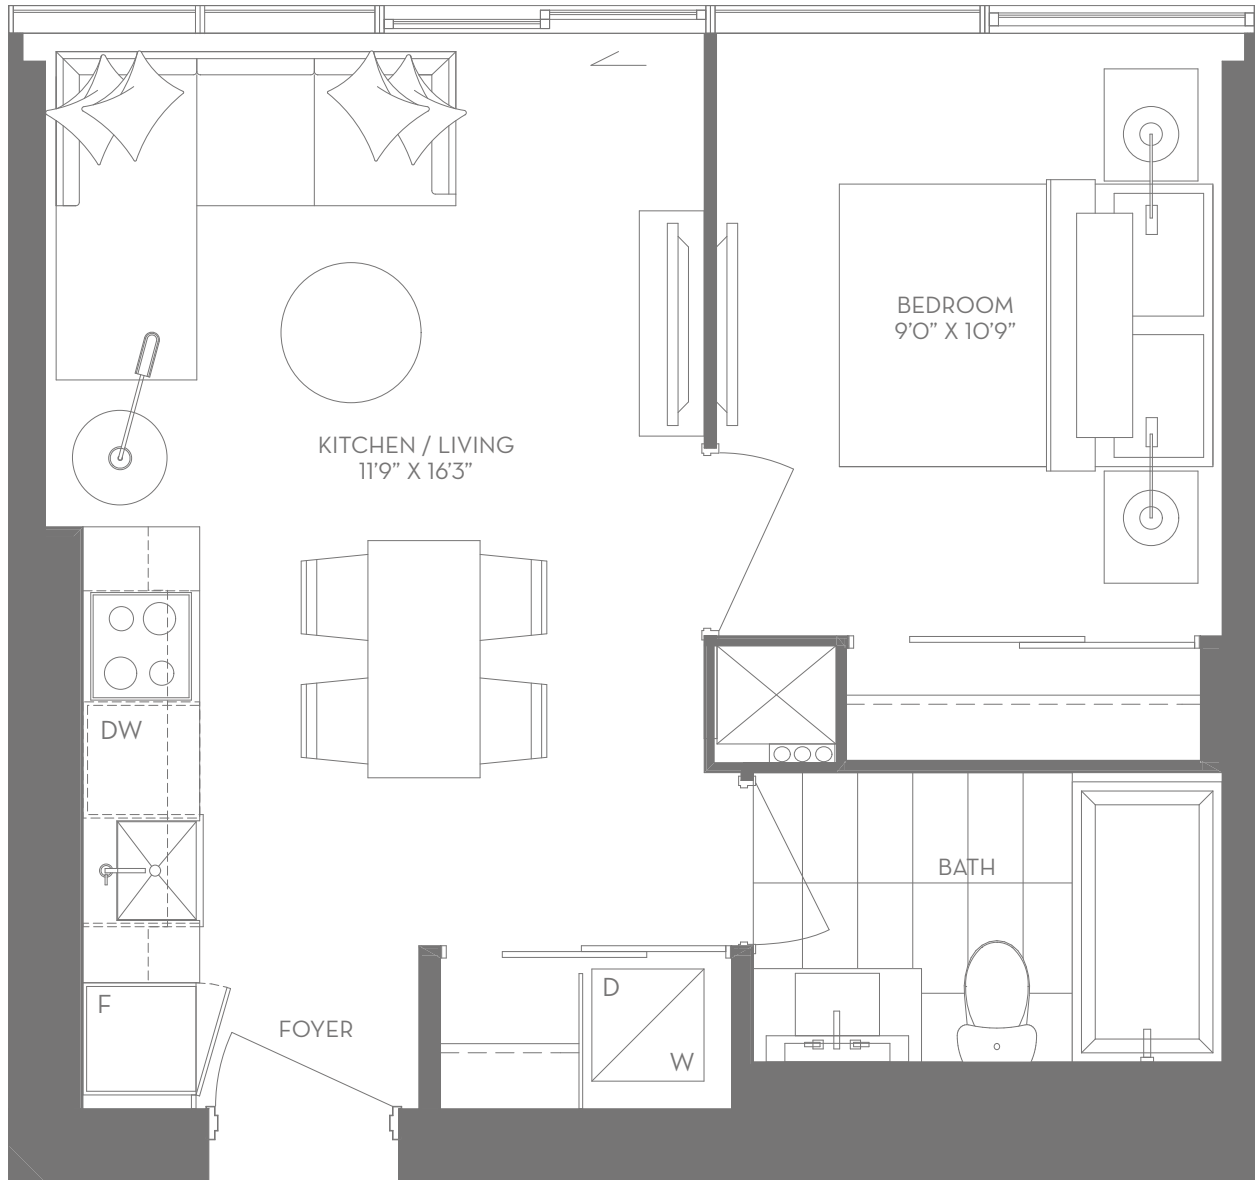

Tony Azzopardi - sales representative
Right at Home Realty Inc., Brokerage
416 -275-5980 or 416-391-3232

eight
C U M B E R L A N D

DUPONT | 1 BEDROOM 468 SQ. FT.

DUPONT | 1 BEDROOM 468 SQ. FT.

All dimensions are approximate. Sizes and specifications are subject to change without notice. E.&O.E. Actual useable floor space varies from stated floor area. All furniture is for illustrative purpose only.

FLOORS 7 - 45

eight
C U M B E R L A N D

HAZELTON | 2 BEDROOM 717 SQ. FT.

HAZELTON | 2 BEDROOM 717 SQ. FT.

PHANTOM
DEVELOPMENTS

All dimensions are approximate. Sizes and specifications are subject to change without notice. E.&O.E. Actual useable floor space varies from stated floor area. All furniture is for illustrative purpose only.

FLOORS 7 - 45

eight
C U M B E R L A N D

AVENUE | 1 BEDROOM + DEN 588 SQ. FT.

AVENUE | 1 BEDROOM + DEN 588 SQ. FT.

All dimensions are approximate. Sizes and specifications are subject to change without notice. E.&.O.E.
Actual useable floor space varies from stated floor area. All furniture is for illustrative purpose only.

FLOORS 7 - 45

eight

C U M B E R L A N D

BAY | 1 BEDROOM + DEN 561 SQ. FT.

BAY | 1 BEDROOM + DEN 561 SQ. FT.

**PHANTOM
DEVELOPMENTS**

All dimensions are approximate. Sizes and specifications are subject to change without notice. E.&O.E.
Actual useable floor space varies from stated floor area. All furniture is for illustrative purpose only.