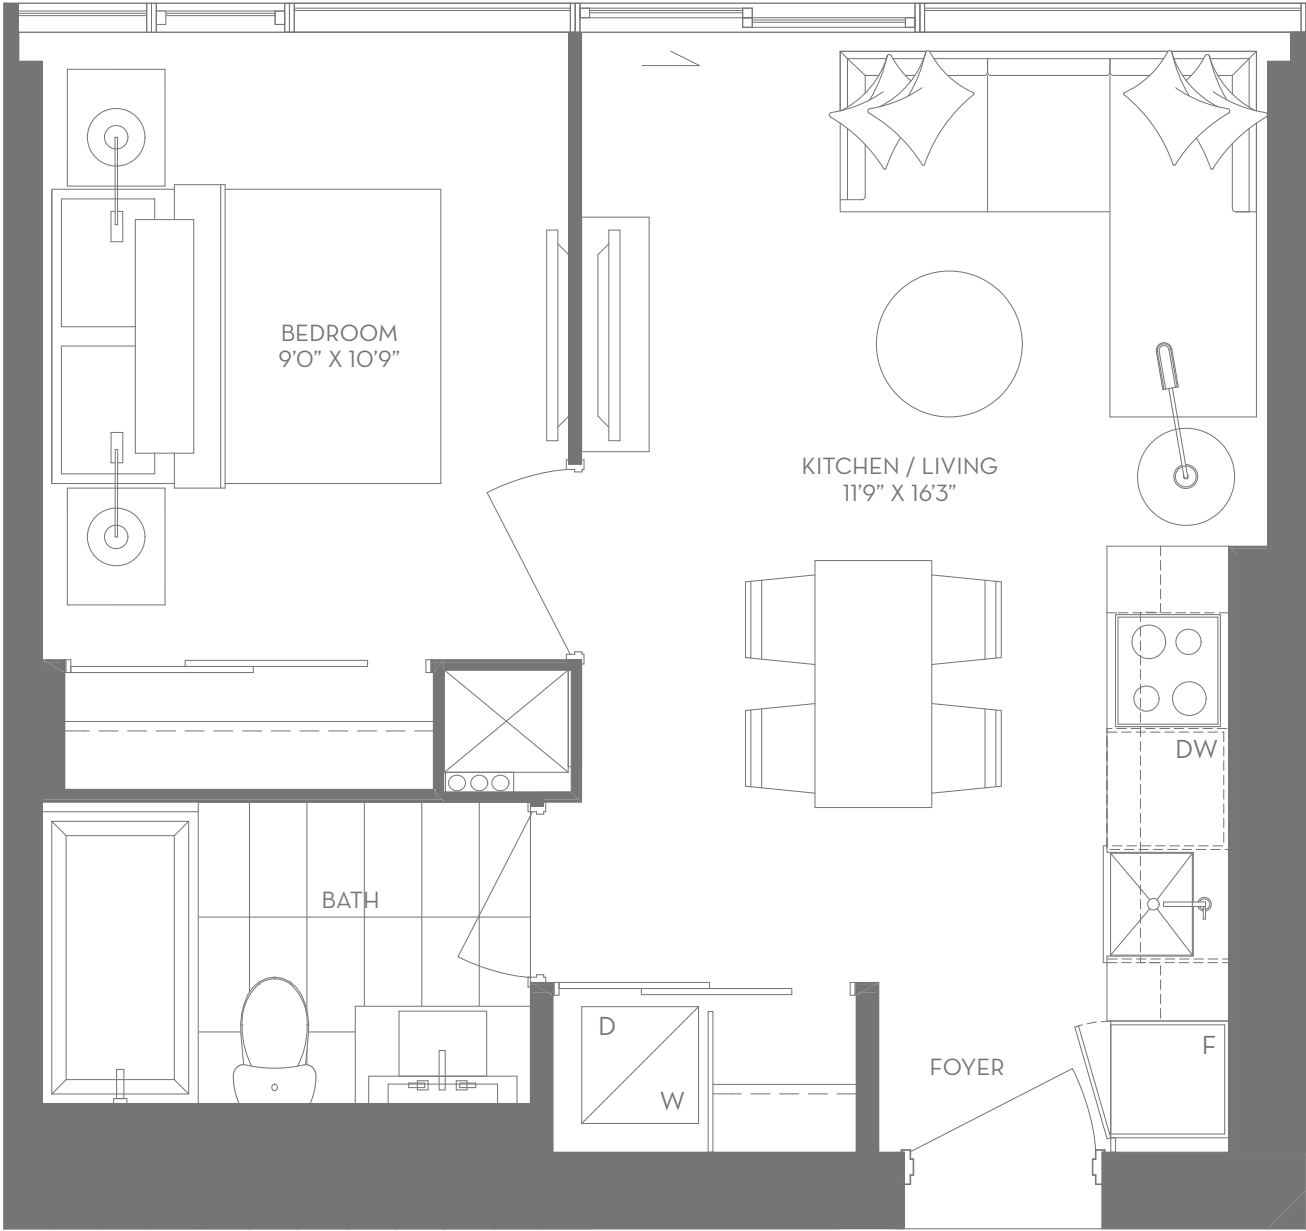

DAVENPORT | 1 BEDROOM 468 SQ. FT.

PHANTOM
DEVELOPMENTS